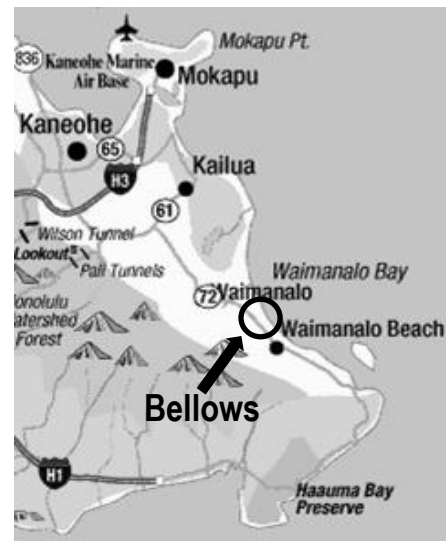

E 'akoako mai!

Contact: Kahu Ryan Kalama at 753-2190 or kalamar001@hawaii.rr.com

Website: www.hoolua.org (click on Makahiki tab)

03 SEP 11